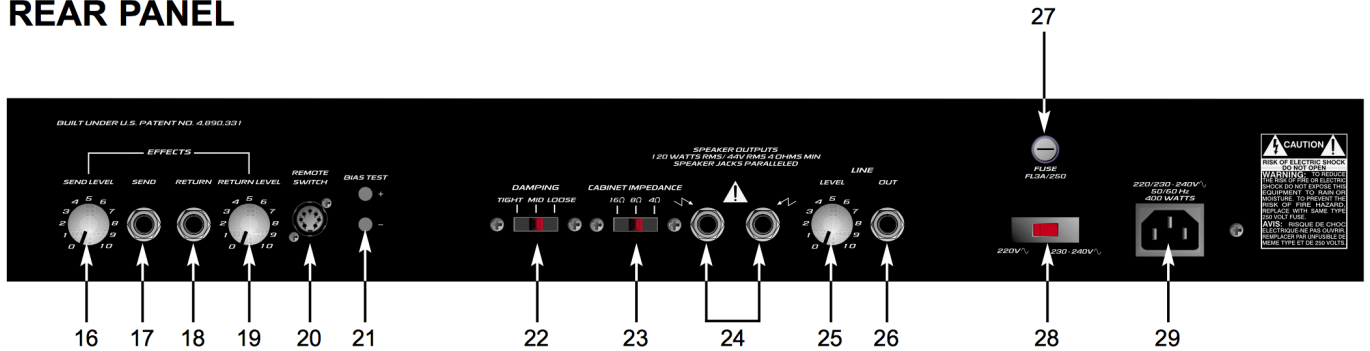

Peavey Triple XXX Ultra Tube Series, 120 W

FRONT PANEL

REAR PANEL