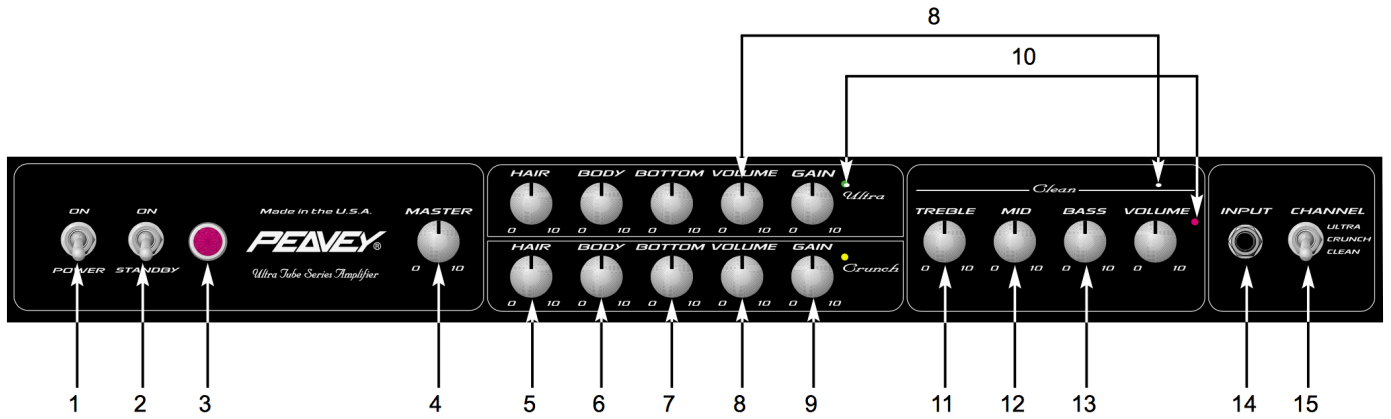

Peavey Triple XXX Ultra Tube Series, 120 W

FRONT PANEL